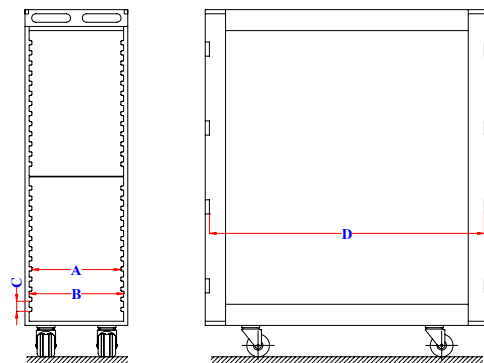

TA014

RACK NO.	A	B	C	D	GLASS		CAPACITY	CONTAINER
	(MM)	(MM)	(MM)	(MM)	E (MM)	F (MM)	RACK	NO.
TA014	260	278	400	53	-	-	-	CA

CA