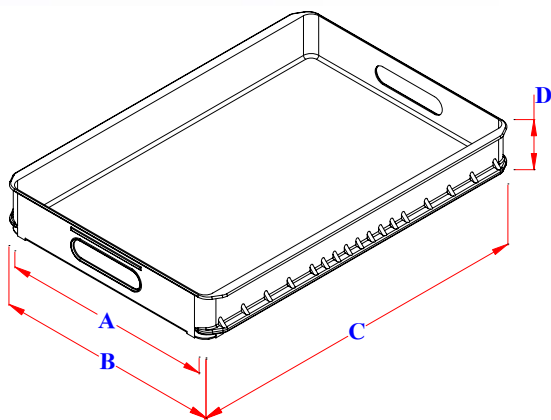

TA014

RACK NO.	A	B	C	D	GLASS		CAPACITY	CONTAINER
	(MM)	(MM)	(MM)	(MM)	E (MM)	F (MM)	RACK	NO.
TA014	260	278	400	53	-	-	-	CA

CA