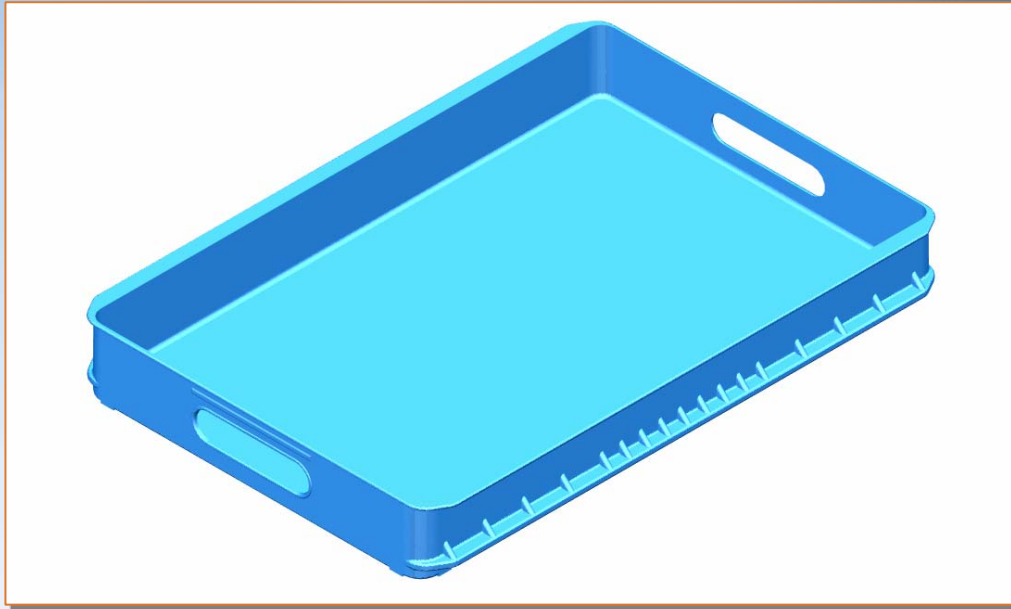

TA014

RACK NO.	A	B	C	D	GLASS		CAPACITY	CONTAINER
	(MM)	(MM)	(MM)	(MM)	E (MM)	F (MM)	RACK	NO.
TA014	260	278	400	53	-	-	-	CA

CA